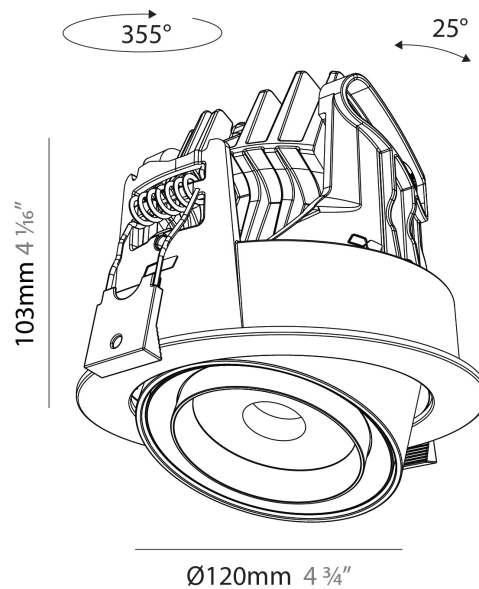

GENERAL

Series: Centriq
Subseries: Centriq Round Flex Adjustable
Brand: Prolicht
Division: Architectural
Mounting Type: Recessed
Mounting Location: Ceiling
Subcategory: Spots

PHYSICAL

Shape: Cylinder
Diameter (mm): 120
Diameter (in): 4 ¾
Height (mm): 105
Height (in): 4 ⅛
Min. Recessing Depth (mm): 120
Min. Recessing Depth (in): 4 ¾
Light Distribution: Adjustable / Direct
Weight (kg): 0.666
Fixture Finish: SSR / BKV / CWI / CRY / HAB / UFT / ITA / RUA / FTG / MYG / LOD / PUS / FRO / FUP / KIA / POP / BLS / SPG / MEY / GOH / GUM / CHC / COM / ABZ / JAG / OBR / MOS / ROR
Fixture Material: Aluminum
Cut-out Measurements: Dia. 112mm / 4 7/16"

ELECTRICAL

Lamp Type: LED (Zhaga Standard)
Input Wattage (W): 8.2
Total Output Wattage (W): 7.3
Dimming: Dali Dimming
Driver Included: No
Driver Location: Remote
Driver Type: Constant Current - Universal
Driver Class: Class 2
Input Voltage (V): 120 - 277
Constant Current (MA): 200

LED

Color Temperature (°K): 2700-6500 Tunable White
Max. Delivered Lumen (lm): 391 - 451
Nominal Lumen (lm): 576 - 664
CRI: >90 CRI
Lamp Life (hrs): 50000

OPTICAL

Beam Angle: 14 - 46
Adjustability: Rotational 350° / Tilt 25°

RATINGS AND CERTIFICATIONS

Certified By: CSA Certified to UL and CSA Standards
IP rating: IP20